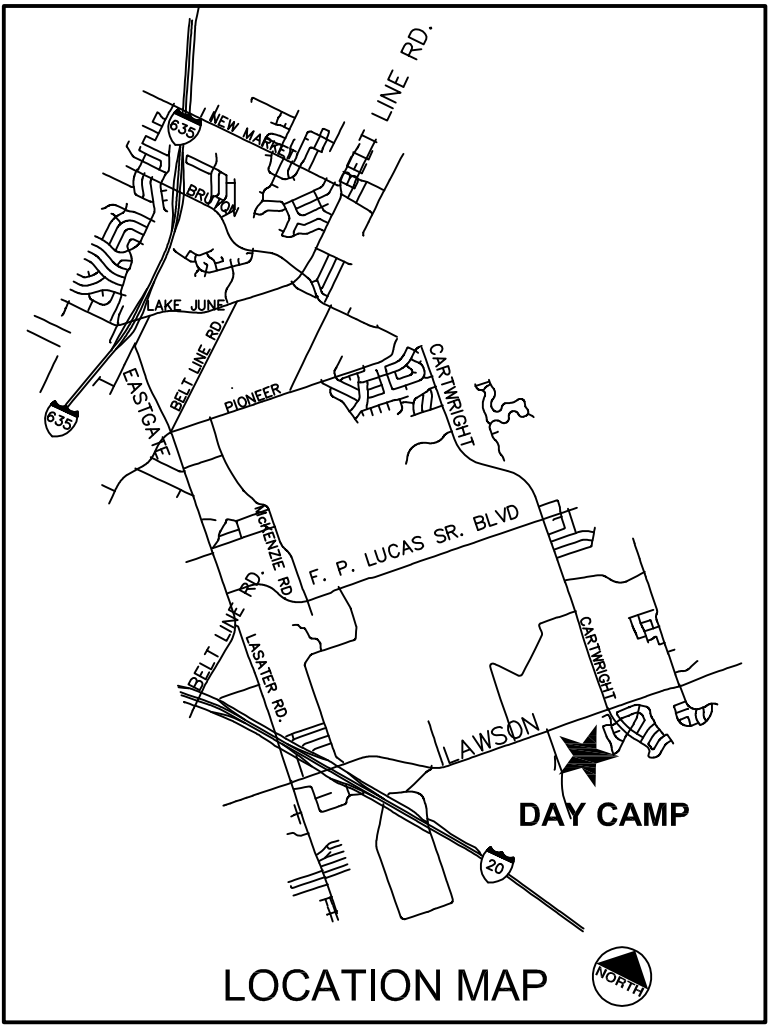

LAWSON RD.

DAY CAMP
ENTRANCE

ROAD
INTO
CAMP

PARKING
LOT

RESTROOMS

PAVILION

FISHING
PIER

LAKE

SITE PLAN

LOCATION MAP

RORIE-GALLOWAY DAY CAMP
3100 LAWSON ROAD
MAPSCO 60A-T