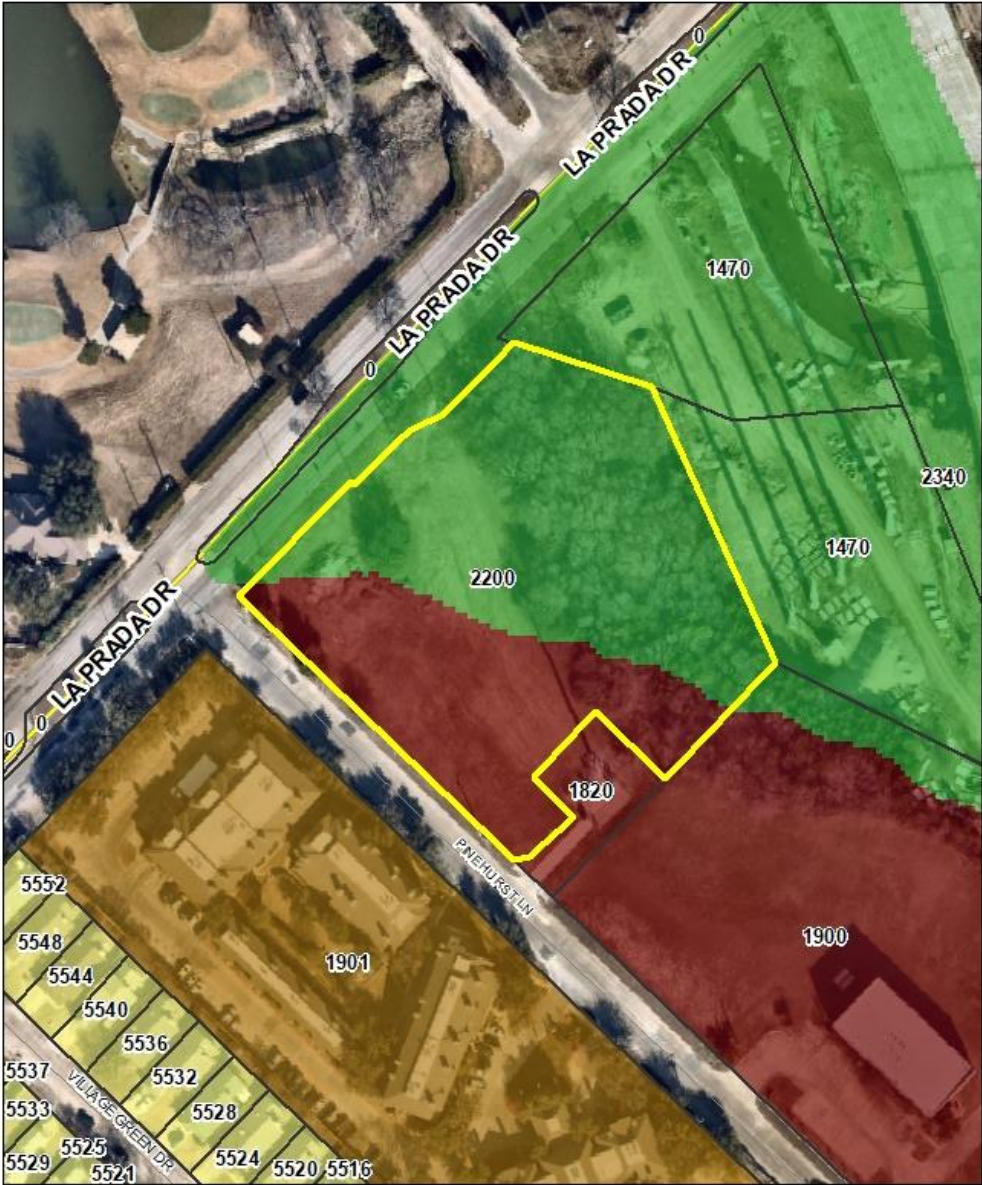

Aerial Map

Applicant: Heights Engineering

Location: 2200 La Prada Dr

Legend

 Subject Property

0 30 60 120 180 240 Feet

Future Land Use Map

Legend

- Subject Property
- Parks, Open Space, Drainage
- Medium Density Residential
- Commercial
- Low Density Residential

Notification Map

Applicant: Heights Engineering

Location: 2200 La Prada

Legend

-  Subject Property
-  Notified Properties
-  Courtesy Notified Properties
-  City Limit

Zoning Map

Address - 2200 La Prada Dr

Legend - Zoning District

-  Subject Property
-  Commercial
-  A-3
-  Townhome - Planned Development