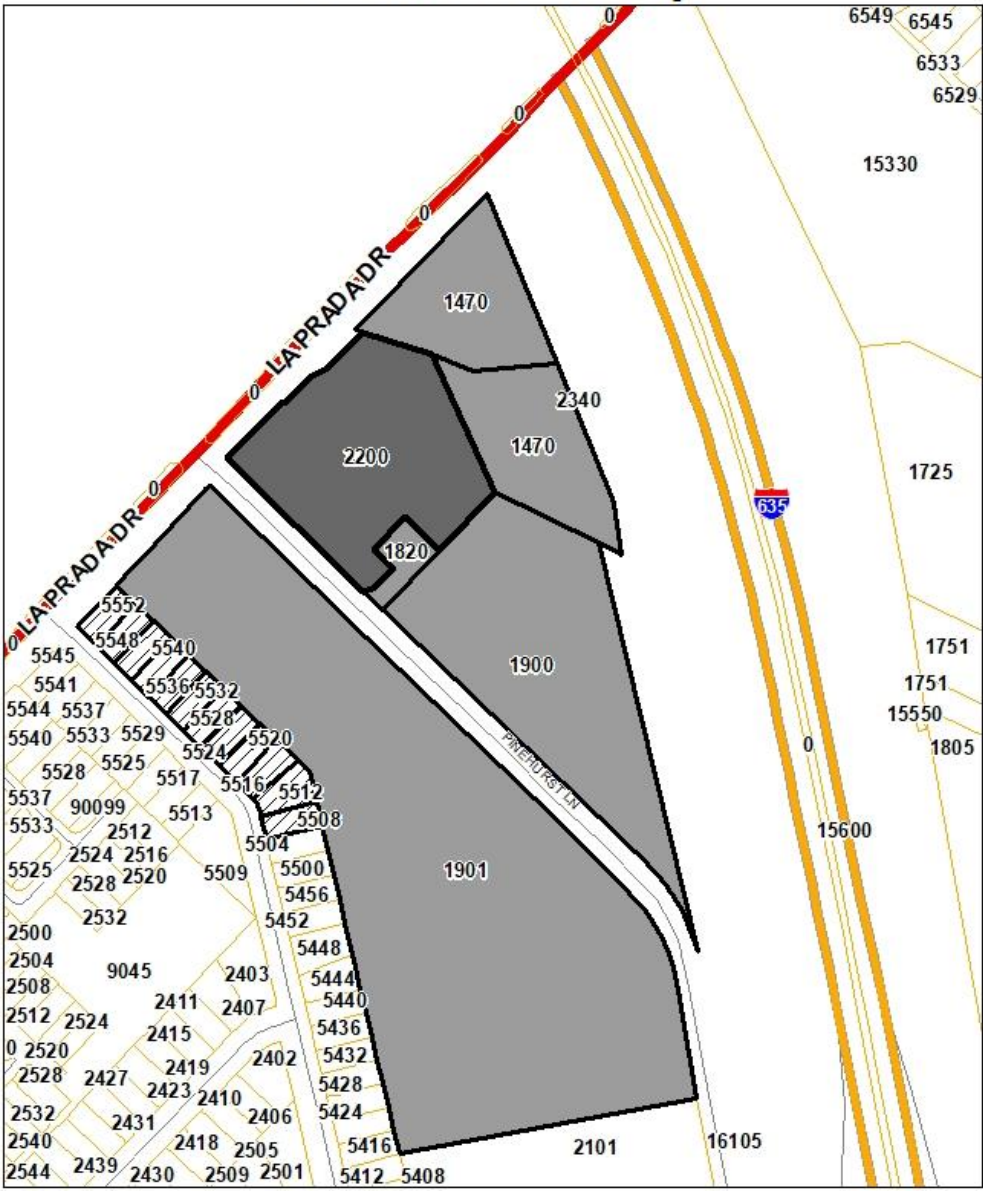

Aerial Map

Applicant: Heights Engineering

Location: 2200 La Prada Dr

Legend

 Subject Property

0 30 60 120 180 240 Feet

Future Land Use Map

Legend

- Subject Property
- Parks, Open Space, Drainage
- Medium Density Residential
- Commercial
- Low Density Residential

Notification Map

Applicant: Heights Engineering

Location: 2200 La Prada

Legend

-  Subject Property
-  Notified Properties
-  Courtesy Notified Properties
-  City Limit

Zoning Map

Address - 2200 La Prada Dr

Legend - Zoning District

-  Subject Property
-  Commercial
-  A-3
-  Townhome - Planned Development