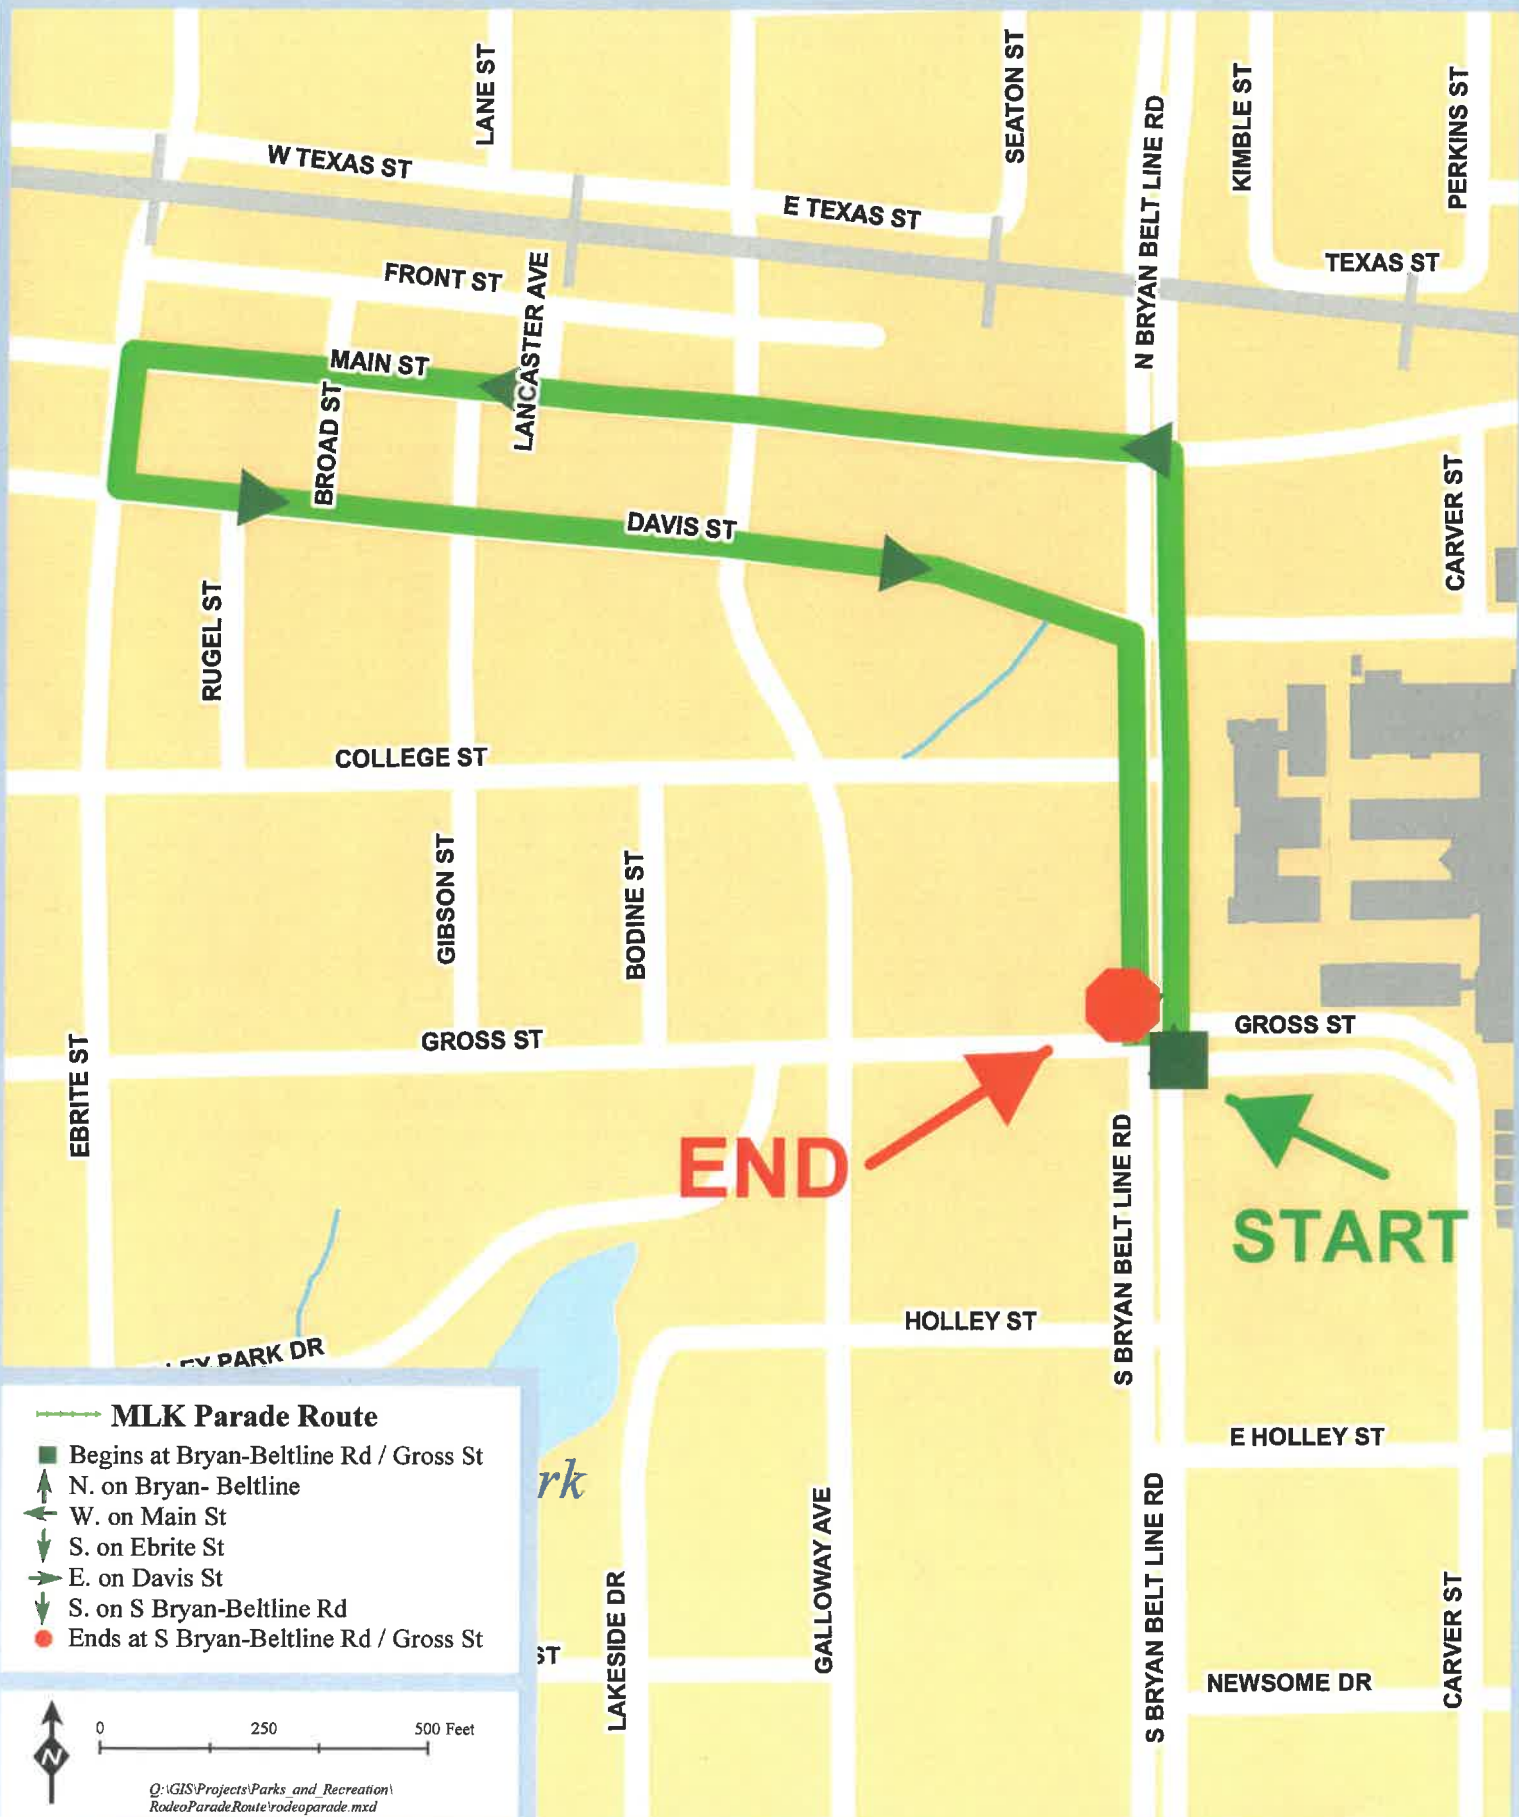

MLK PARADE ROUTE

END

START

- MLK Parade Route**
- Begins at Bryan-Beltline Rd / Gross St
- N. on Bryan- Beltline
- W. on Main St
- S. on Ebrite St
- E. on Davis St
- S. on S Bryan-Beltline Rd
- Ends at S Bryan-Beltline Rd / Gross St

Q:\GIS\Projects\Parks_and_Recreation\
 RodeoParadeRoute\rodeoparade.mxd