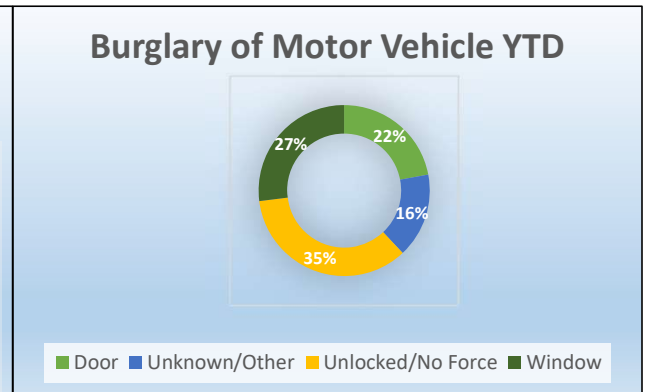

Behind the Numbers

Description:
64% of auto thefts are reported from parking lots, 21% are from single family residences. 15% are reported from streets or highways.

Description:
47% of burglaries or breaking and entering are occurring at residential locations, 9% are occurring at rental storage facilities, 12% are at convenience stores, and 32% are at other locations.

Description:
31% of reported shoplifting is happening at department stores, 40% is occurring at specialty stores, 13% is from convenience stores, and 12% is from grocery stores.

Description:
At least 35% of burglary of a motor vehicle is occurring when there is an unlocked car. BMV numbers can be improved if citizens make an effort to ensure they lock their car.

Mesquite Police Crime Stats Monthly Report- February 2022

Selective Traffic Enforcement

These are areas that have been submitted to Police as areas of concern for speeding from residents. The Police department works with Traffic to analyze these areas and assign selective traffic enforcement to monitor these areas for a defined period of time. It helps the Police department have more success if complaints are passed along with a specific time of day the violation occurs so targeted violators are caught. These are cross streets for reference but the actual enforcement zone may be extended around the area.