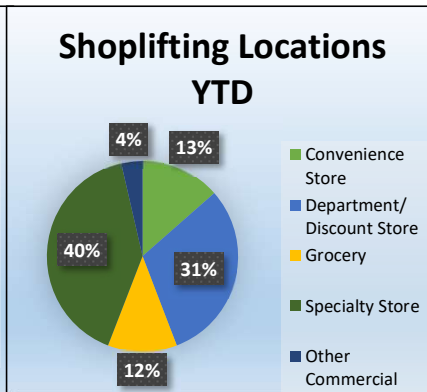

Traffic Data	Feb-21	Mar-21	Apr-21	May-21	Jun-21	Jul-21	Aug-21	Sep-21	Oct-21	Nov-21	Dec-21	Jan-22	Feb-22	Trend	Month v. Month	Prior v Current
Traffic Stops	1581	2240	1805	1759	1735	1399	1933	1756	1440	1494	688	1920	1974		3%	25%
All Traffic Citations	1229	1986	1833	1995	1865	1503	1921	1770	1468	1384	528	1660	1622		-2%	32%
Speed Citations	532	961	776	763	814	535	827	763	593	521	68	494	604		22%	14%
Accidents Worked	181	292	256	293	246	230	260	216	249	244	231	218	206		-6%	14%

Behind the Numbers

Description:
64% of auto thefts are reported from parking lots, 21% are from single family residences. 15% are reported from streets or highways.

Description:
47% of burglaries or breaking and entering are occurring at residential locations, 9% are occurring at rental storage facilities, 12% are at convenience stores, and 32% are at other locations.

Description:
31% of reported shoplifting is happening at department stores, 40% is occurring at specialty stores, 13% is from convenience stores, and 12% is from grocery stores.

Description:
At least 35% of burglary of a motor vehicle is occurring when there is an unlocked car. BMV numbers can be improved if citizens make an effort to ensure they lock their car.