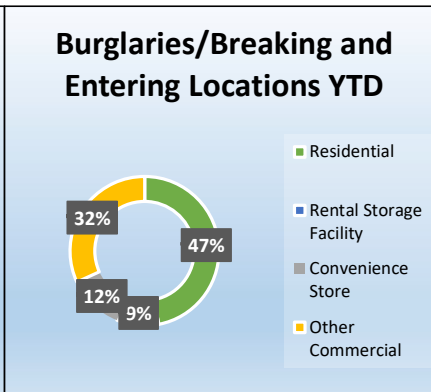

Mesquite Police Crime Stats Monthly Report- February 2022

Select NIBRS Crime Stats	Feb-21	Mar-21	Apr-21	May-21	Jun-21	Jul-21	Aug-21	Sep-21	Oct-21	Nov-21	Dec-21	Jan-22	Feb-22	Trend	Month v Month	Prior v Current
09A - Murder and Nonnegligent Manslaughter	0	0	3	0	1	0	1	1	2	3	1	2	0		-100%	#DIV/0!
11A - Rape	4	2	2	4	4	3	0	2	5	2	3	3	0		-100%	-100%
120 - Robbery	13	10	10	10	20	7	13	23	16	10	18	9	11		22%	-15%
13A - Aggravated Assault	21	36	36	35	32	32	30	38	32	33	49	44	29		-34%	38%
220 - Burglary/Breaking and Entering	31	23	23	38	35	52	60	48	63	56	42	36	30		-17%	-3%
23C - Shoplifting	49	47	47	49	65	65	72	78	77	58	57	66	45		-32%	-8%
23D - Theft From Building	26	46	46	36	29	35	30	38	29	37	31	27	33		22%	27%
23F - Theft From Motor Vehicle	66	90	86	88	79	84	97	93	95	87	86	109	75		-31%	14%
23G - Theft From Motor Vehicle Parts/Accessories	38	50	54	66	52	82	80	61	58	55	54	37	42		14%	11%
23H - All Other Larceny	33	51	40	34	33	33	42	56	48	33	46	47	34		-28%	3%
240 - Motor Vehicle Theft	58	68	55	79	70	95	73	53	67	85	57	69	70		1%	21%
290 - Destruction/Damage/Vandalism of Property	56	70	78	95	90	80	96	80	95	89	98	88	60		-32%	7%
35A - Drug/Narcotic Violations	32	46	58	48	34	46	57	37	30	40	35	50	46		-8%	44%
520 - Weapons Law Violations	24	40	40	39	31	31	37	29	35	32	38	46	40		-13%	67%
Total Offenses	627	818	857	853	805	854	898	844	876	816	836	867	699		-19%	11%

Behind the Numbers

Description:
64% of auto thefts are reported from parking lots, 21% are from single family residences. 15% are reported from streets or highways.

Description:
47% of burglaries or breaking and entering are occurring at residential locations, 9% are occurring at rental storage facilities, 12% are at convenience stores, and 32% are at other locations.