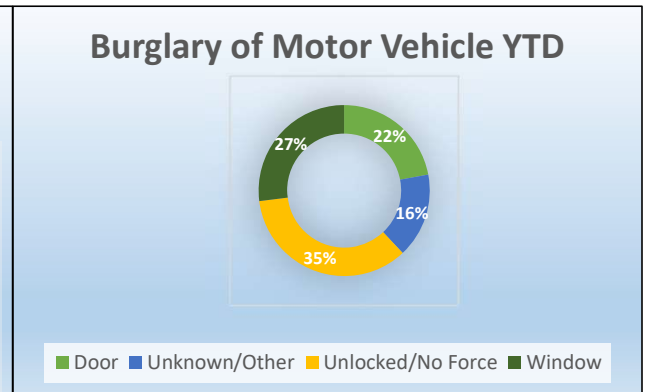

## Behind the Numbers

**Description:**  
64% of auto thefts are reported from parking lots, 21% are from single family residences. 15% are reported from streets or highways.

**Description:**  
44% of burglaries or breaking and entering are occurring at residential locations, 15% are occurring at rental storage facilities, 16% are at convenience stores, and 20% are at other locations.

**Description:**  
27% of reported shoplifting is happening at department stores, 36% is occurring at specialty stores, 19% is from convenience stores, and 14% is from grocery stores.

**Description:**  
At least 35% of burglary of a motor vehicle is occurring when there is an unlocked car. BMV numbers can be improved if citizens make an effort to ensure they lock their car.