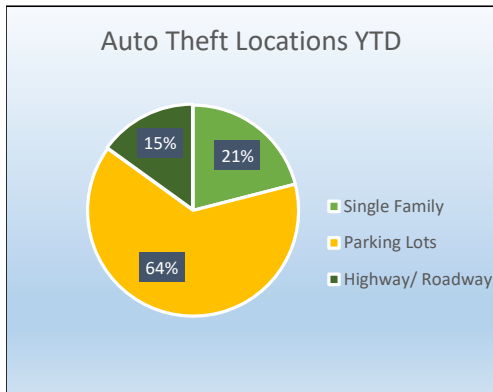

Behind the Numbers

Description:
64% of auto thefts are reported from parking lots, 21% are from single family residences. 15% are reported from streets or highways.