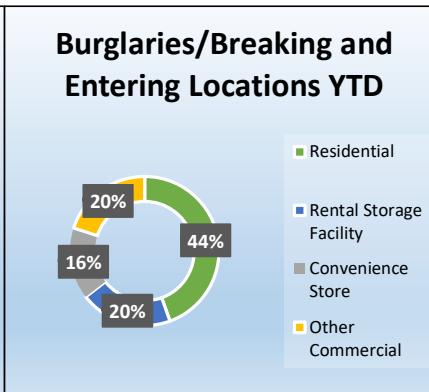

# Mesquite Police Crime Stats Monthly Report- January 2022

Select NIBRS Crime Stats	Jan-21	Feb-21	Mar-21	Apr-21	May-21	Jun-21	Jul-21	Aug-21	Sep-21	Oct-21	Nov-21	Dec-21	Jan-22	Trend	Month v. Month	Prior v. Current
09A - Murder and Nonnegligent Manslaughter	1	0	0	3	0	0	0	0	1	2	3	1	2		100%	100%
11A - Rape	4	3	2	4	3	2	4	0	2	4	1	3	2		-33%	-50%
120 - Robbery	14	13	10	13	10	20	7	13	24	16	10	20	8		-60%	-43%
13A - Aggravated Assault	27	21	35	38	35	32	32	30	38	31	33	47	56		19%	107%
220 - Burglary/Breaking and Entering	44	31	23	41	38	35	52	60	48	61	54	36	31		-14%	-30%
23C - Shoplifting	87	49	45	67	49	60	63	69	76	72	56	56	65		16%	-25%
23D - Theft From Building	35	26	46	33	36	29	35	29	36	28	37	29	24		-17%	-31%
23F - Theft From Motor Vehicle	83	60	88	86	87	78	81	92	85	90	86	80	107		34%	29%
23G - Theft From Motor Vehicle Parts/Accessories	83	65	90	86	88	79	84	97	93	94	87	80	32		-60%	-61%
23H - All Other Larceny	48	33	51	40	34	33	33	42	55	48	31	43	42		-2%	-13%
240 - Motor Vehicle Theft	47	58	68	55	79	70	95	73	53	67	82	55	64		16%	36%
290 - Destruction/Damage/Vandalism of Property	57	56	70	78	95	90	80	96	80	94	87	96	83		-14%	46%
35A - Drug/Narcotic Violations	35	32	46	58	48	33	46	57	37	30	39	35	49		40%	40%
520 - Weapons Law Violations	27	24	40	36	39	31	31	37	29	35	32	38	45		18%	67%
<b>Total Offenses</b>	<b>778</b>	<b>624</b>	<b>817</b>	<b>856</b>	<b>850</b>	<b>803</b>	<b>855</b>	<b>894</b>	<b>841</b>	<b>869</b>	<b>800</b>	<b>810</b>	<b>835</b>		<b>3%</b>	<b>7%</b>

## Behind the Numbers

**Description:**  
64% of auto thefts are reported from parking lots, 21% are from single family residences. 15% are reported from streets or highways.

**Description:**  
44% of burglaries or breaking and entering are occurring at residential locations, 15% are occurring at rental storage facilities, 16% are at convenience stores, and 20% are at other locations.