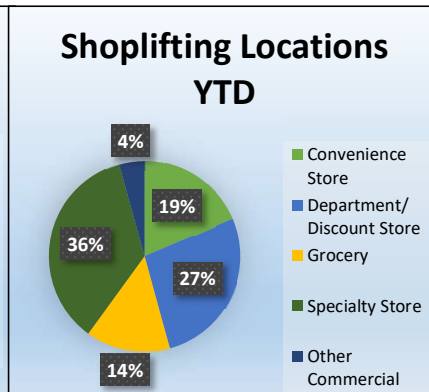

Traffic Data	Jan-21	Feb-21	Mar-21	Apr-21	May-21	Jun-21	Jul-21	Aug-21	Sep-21	Oct-21	Nov-21	Dec-21	Jan-22	Trend	Month v. Month	Prior v. Current
Traffic Stops	1975	1581	2240	1805	1759	1735	1399	1933	1756	1440	1494	688	1920		179%	-3%
All Traffic Citations	2057	1229	1986	1833	1995	1865	1503	1921	1770	1468	1384	528	1660		214%	-19%
Speed Citations	1050	532	961	776	763	814	535	827	763	593	521	68	494		626%	-53%
Accidents Worked	252	181	292	256	293	246	230	260	216	249	244	231	218		-6%	-13%

## Behind the Numbers

**Description:**  
64% of auto thefts are reported from parking lots, 21% are from single family residences. 15% are reported from streets or highways.

**Description:**  
44% of burglaries or breaking and entering are occurring at residential locations, 15% are occurring at rental storage facilities, 16% are at convenience stores, and 20% are at other locations.

**Description:**  
27% of reported shoplifting is happening at department stores, 36% is occurring at specialty stores, 19% is from convenience stores, and 14% is from grocery stores.

**Description:**  
At least 35% of burglary of a motor vehicle is occurring when there is an unlocked car. BMV numbers can be improved if citizens make an effort to ensure they lock their car.