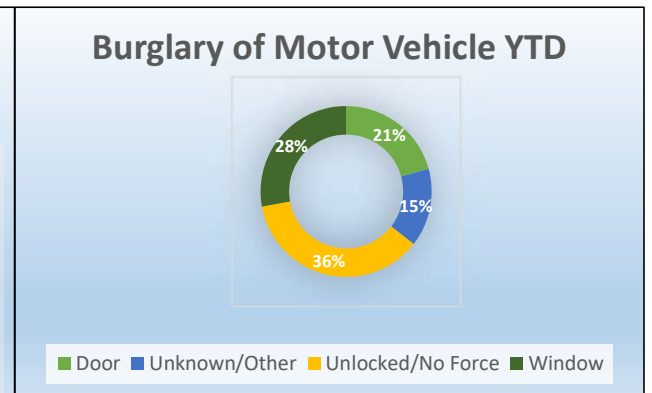

Description:

At least 36% of burglary of a motor vehicle YTD is occurring when there is an unlocked car. This is an improvement from our 2020 numbers, but we still want to have more vehicles locked. BMV numbers can be improved if citizens make an effort to ensure they lock their car.