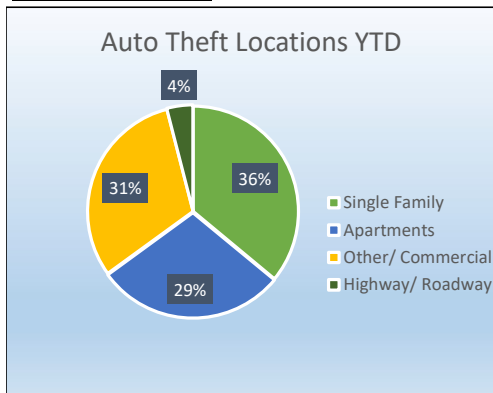

Behind the Numbers

Description:

36% of auto thefts are reported at single family residences. 31% are reported at apartment complexes and 29% at other locations.