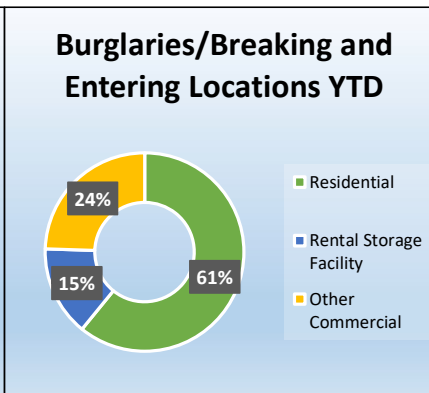

Description:

61% of burglaries or breaking and entering are occurring at residential locations and 15% are occurring at rental storage facilities. 24% are at other locations.