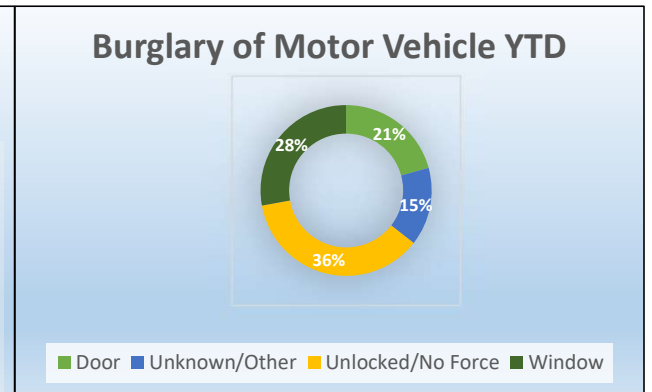

Behind the Numbers

Description:
37% of auto thefts are reported at single family residences. 31% are reported at apartment complexes and 29% at other locations.

Description:
59% of burglaries or breaking and entering are occurring at residential locations and 14% are occurring at rental storage facilities. 27% are at other locations.

Description:
48% of reported shoplifting is happening at department stores. 39% is occurring at specialty stores.

Description:
At least 36% of burglary of a motor vehicle YTD is occurring when there is an unlocked car. This is an improvement from our 2020 numbers, but we still want to have more vehicles locked. BMV numbers can be improved if citizens make an effort to ensure they lock their car.

Mesquite Police Crime Stats Monthly Report- June 2021

Selective Traffic Enforcement

These are areas that have been submitted to Police as areas of concern for speeding from residents. The Police department works with Traffic to analyze these areas and assign selective traffic enforcement to monitor these areas for a defined period of time. It helps the Police department have more success if complaints are passed along with a specific time of day the violation occurs so targeted violators are caught. These are cross streets for reference but the actual enforcement zone may be extended around the area.