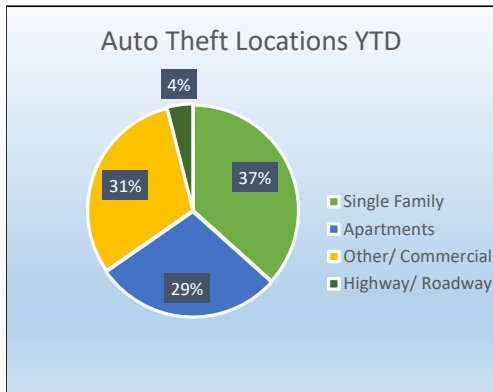

Behind the Numbers

Description:
37% of auto thefts are reported at single family residences. 31% are reported at apartment complexes and 29% at other locations.