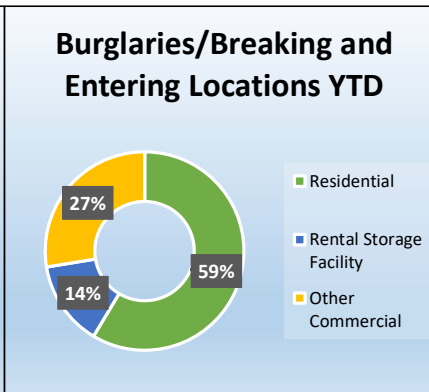

Mesquite Police Crime Stats Monthly Report- June 2021

Select NIBRS Crime Stats	Jun-20	Jul-20	Aug-20	Sep-20	Oct-20	Nov-20	Dec-20	Jan-21	Feb-21	Mar-21	Apr-21	May-21	Jun-21	Trend	Month v. Month	Prior v Current
09A - Murder and Nonnegligent Manslaughter	1	0	1	1	1	2	1	1	0	0	3	0	0		#DIV/0!	0%
11A - Rape	6	4	4	2	7	6	1	2	2	1	5	1	2		100%	-67%
120 - Robbery	10	13	14	10	22	26	5	15	13	10	13	9	17		89%	70%
13A - Aggravated Assault	23	28	21	25	33	25	19	27	20	31	38	36	31		-14%	35%
220 - Burglary/Breaking and Entering	32	66	51	52	70	64	33	44	27	22	40	37	28		-24%	-13%
23C - Shoplifting	83	75	72	69	110	90	89	87	49	45	67	49	60		22%	-28%
23D - Theft From Building	25	25	32	28	26	27	30	33	23	42	33	35	25		-29%	0%
23F - Theft From Motor Vehicle	109	121	113	98	111	99	116	83	60	88	86	87	78		-10%	-28%
23G - Theft From Motor Vehicle Parts/Accessories	43	28	28	34	32	37	42	46	36	50	54	66	48		-27%	12%
23H - All Other Larceny	54	34	52	60	33	46	56	48	28	45	39	34	27		-21%	-50%
240 - Motor Vehicle Theft	75	80	67	61	92	65	80	47	55	65	55	79	60		-24%	-20%
290 - Destruction/Damage/Vandalism of Property	74	75	70	85	68	86	84	55	55	64	78	91	86		-5%	16%
35A - Drug/Narcotic Violations	36	21	34	35	35	32	38	35	32	45	58	46	33		-28%	-8%
520 - Weapons Law Violations	15	25	22	22	28	29	27	28	24	41	36	39	30		-23%	100%
Total Offenses	793	787	834	804	895	867	835	757	624	769	849	828	738		-11%	-7%

Behind the Numbers

Description:
37% of auto thefts are reported at single family residences. 31% are reported at apartment complexes and 29% at other locations.

Description:
59% of burglaries or breaking and entering are occurring at residential locations and 14% are occurring at rental storage facilities. 27% are at other locations.