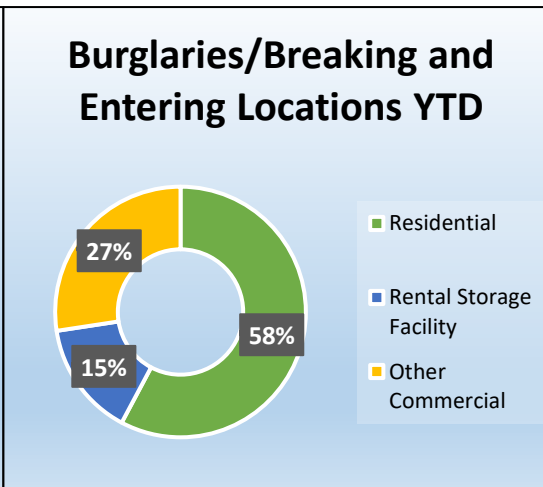

# Mesquite Police Crime Stats Monthly Report- April 2021

Select NIBRS Crime Stats	Apr-20	May-20	Jun-20	Jul-20	Aug-20	Sep-20	Oct-20	Nov-20	Dec-20	Jan-21	Feb-21	Mar-21	Apr-21	Trend	Month v Month	Prior v Current
09A - Murder and Nonnegligent Manslaughter	1	1	1	0	1	1	1	2	1	1	0	0	3		#DIV/0!	200%
11A - Rape	6	6	6	4	4	2	9	5	0	2	3	1	4		300%	-33%
120 - Robbery	7	10	10	13	14	10	21	26	5	14	13	10	13		30%	86%
13A - Aggravated Assault	29	32	23	28	21	25	33	25	21	27	21	31	38		23%	31%
220 - Burglary/Breaking and Entering	43	33	32	66	51	52	70	64	37	44	31	22	37		68%	-14%
23C - Shoplifting	54	63	83	75	72	69	111	91	89	87	49	45	65		44%	20%
23D - Theft From Building	22	25	25	25	32	28	27	29	34	34	26	42	30		-29%	36%
23F - Theft From Motor Vehicle	87	68	109	121	113	98	112	98	123	83	65	88	84		-5%	-3%
23G - Theft From Motor Vehicle Parts/Accessories	23	10	43	28	28	34	32	36	46	47	37	50	49		-2%	113%
23H - All Other Larceny	38	44	54	34	53	60	34	46	58	48	33	45	35		-22%	-8%
240 - Motor Vehicle Theft	49	52	75	80	67	61	92	65	89	47	58	65	49		-25%	0%
290 - Destruction/Damage/Vandalism of Property	61	86	74	75	70	85	68	84	86	56	55	64	74		16%	21%
35A - Drug/Narcotic Violations	33	43	36	21	34	35	35	32	38	35	32	45	58		29%	76%
520 - Weapons Law Violations	27	29	15	25	22	22	28	29	27	27	24	41	36		-12%	33%
<b>Total Offenses</b>	<b>676</b>	<b>753</b>	<b>792</b>	<b>787</b>	<b>841</b>	<b>806</b>	<b>902</b>	<b>868</b>	<b>873</b>	<b>766</b>	<b>624</b>	<b>769</b>	<b>802</b>		<b>4%</b>	<b>19%</b>

## Behind the Numbers

**Description:**  
37% of auto thefts are reported at single family residences. 30% are reported at apartment complexes and 29% at other locations.

**Description:**  
58% of burglaries or breaking and entering are occurring at residential locations and 15% are occurring at rental storage facilities. 27% are at other locations.