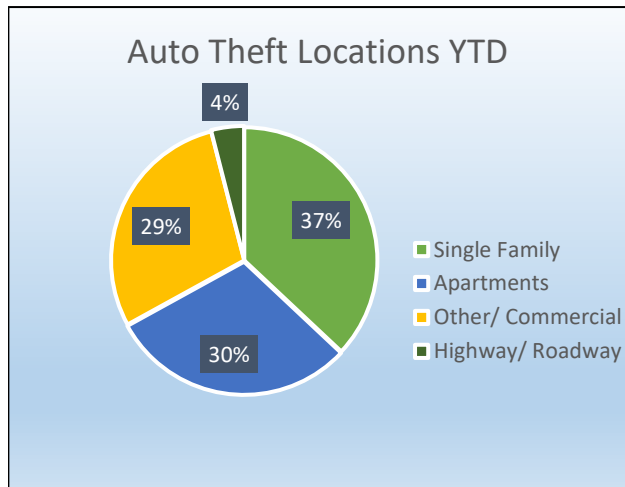

Behind the Numbers

Description:
37% of auto thefts are reported at single family residences. 30% are reported at apartment complexes and 29% at other locations.