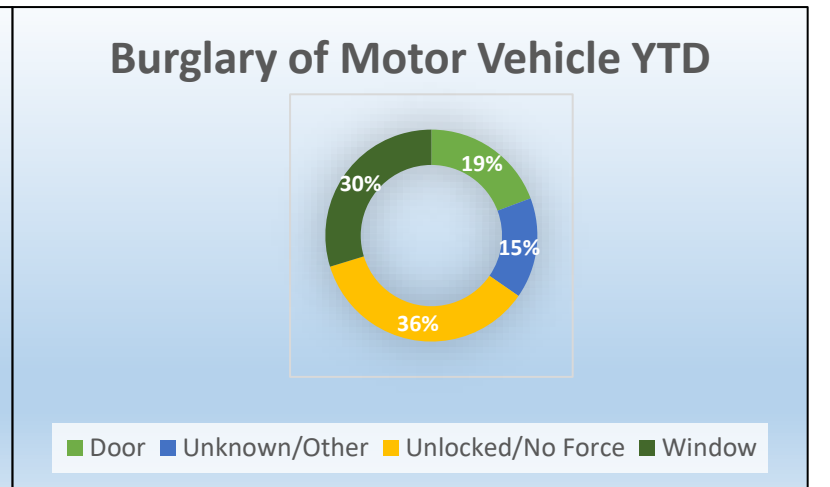

## Behind the Numbers

**Description:**  
37% of auto thefts are reported at single family residences. 30% are reported at apartment complexes and 29% at other locations.

**Description:**  
58% of burglaries or breaking and entering are occurring at residential locations and 15% are occurring at rental storage facilities. 27% are at other locations.

**Description:**  
51% of reported shoplifting is happening at department stores. 38% is occurring at specialty stores.

**Description:**  
At least 36% of burglary of a motor vehicle YTD is occurring when there is an unlocked car. This is an improvement from our 2020 numbers, but we still want to have more vehicles locked. BMV numbers can be improved if citizens make an effort to ensure they lock their car.