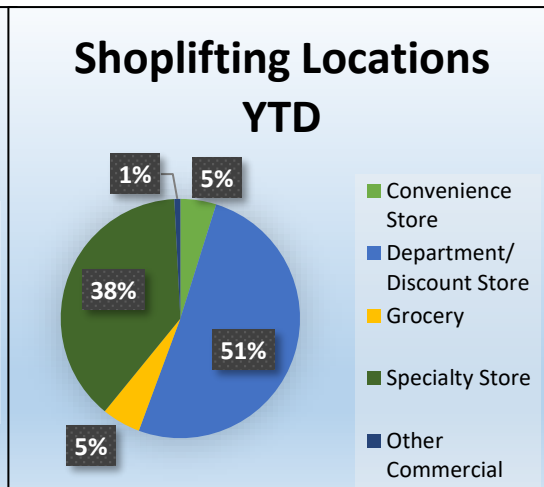

Traffic Data	Apr-20	May-20	Jun-20	Jul-20	Aug-20	Sep-20	Oct-20	Nov-20	Dec-20	Jan-21	Feb-21	Mar-21	Apr-21	Trend	Month v. Month	Prior v Current
Traffic Stops	943	1814	1758	1616	1558	1423	1648	1550	1345	1975	1581	2240	1805		-19%	91%
All Traffic Citations	1149	1828	1971	1872	1861	1577	1875	1610	1373	2057	1229	1986	1833		-8%	60%
Speed Citations	543	879	956	993	831	782	954	839	654	1050	532	961	776		-19%	43%
Accidents Worked	126	199	195	195	222	204	243	206	243	252	181	292	256		-12%	103%

## Behind the Numbers

**Description:**  
37% of auto thefts are reported at single family residences. 30% are reported at apartment complexes and 29% at other locations.

**Description:**  
58% of burglaries or breaking and entering are occurring at residential locations and 15% are occurring at rental storage facilities. 27% are at other locations.

**Description:**  
51% of reported shoplifting is happening at department stores. 38% is occurring at specialty stores.

**Description:**  
At least 36% of burglary of a motor vehicle YTD is occurring when there is an unlocked car. This is an improvement from our 2020 numbers, but we still want to have more vehicles locked. BMV numbers can be improved if citizens make an effort to ensure they lock their car.