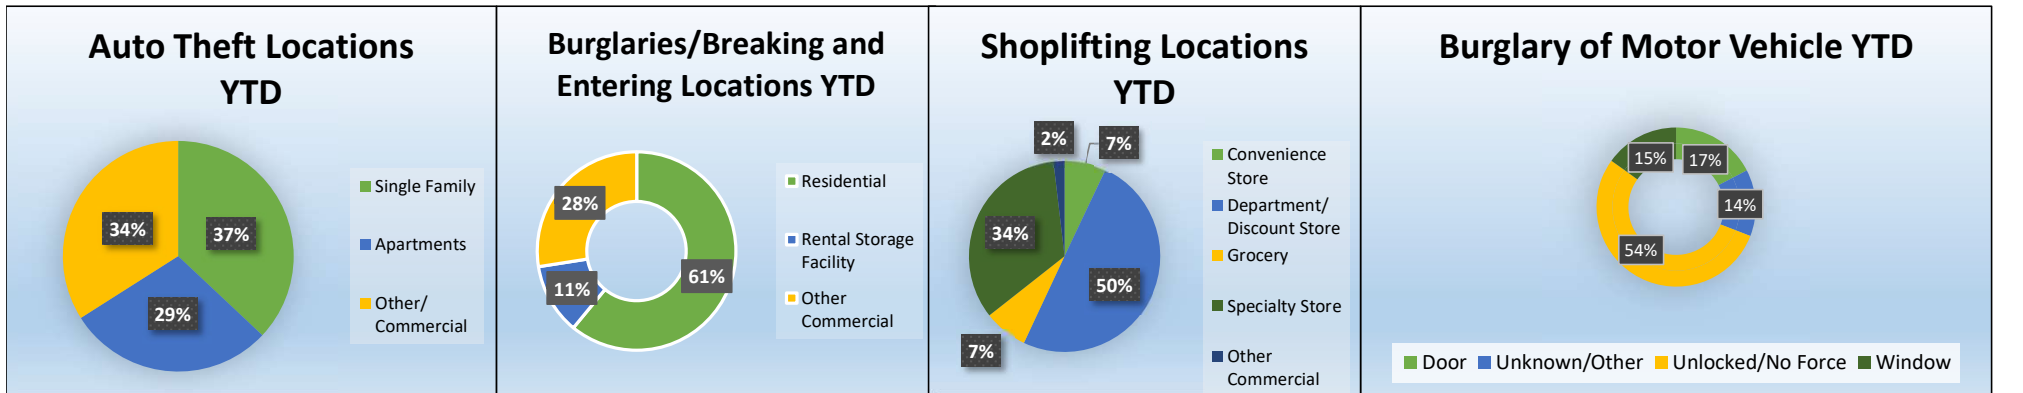

Behind the Numbers

Description:
37% of auto thefts are reported at single family residences. 29% are reported at apartment complexes and 34% at other locations.

Description:
61% of burglaries or breaking and entering are occurring at residential locations and 11% are occurring at rental storage facilities. 28% are at other locations.

Description:
50% of reported shoplifting is happening at department stores. 34% is occurring at specialty stores.

Description:
At least 54% of burglary of a motor vehicle YTD is occurring when there is an unlocked car. These numbers can be drastically improved if citizens make an effort to ensure they lock their car.