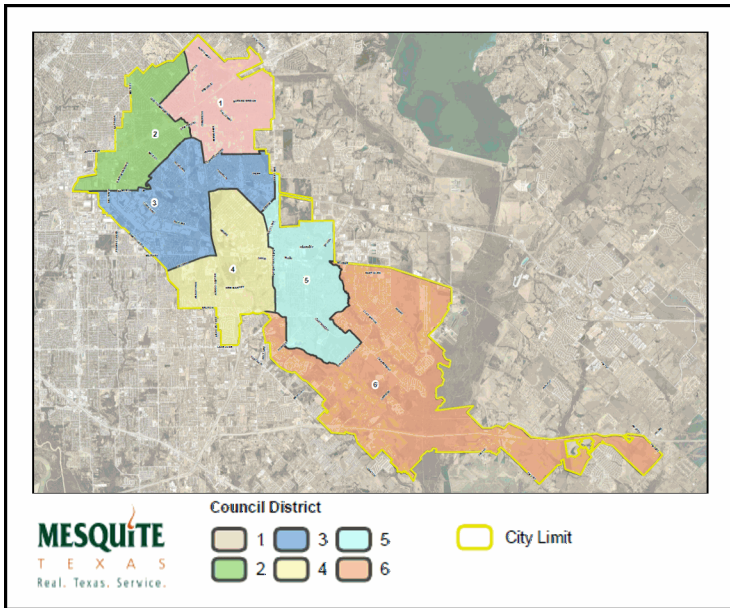

# Mesquite Fire Department Calls for Service

November  
2024

*Average Priority Response Times - **Citywide***

### Council Districts