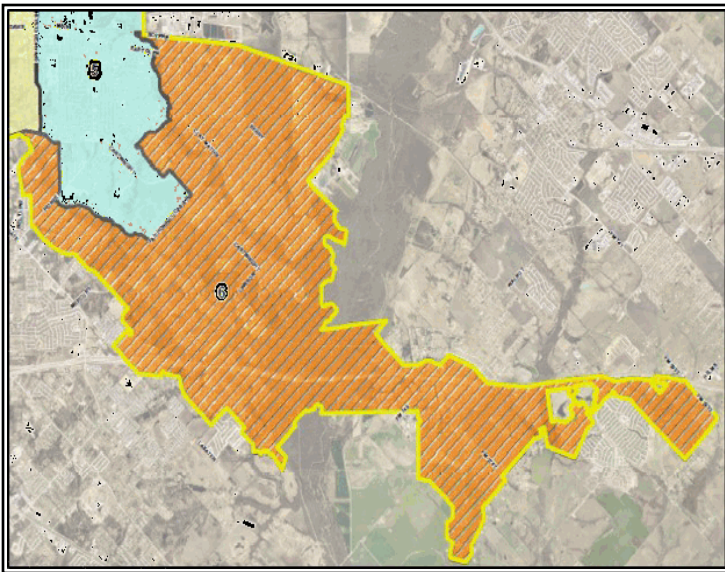

### Council Districts

*3-Year Summary of  
Calls for Service  
in the Month of  
November*

*2022, 2023 & 2024*

Mesquite Fire Department  
Calls for Service

COUNCIL DISTRICT 6

November  
2024

*Average District Priority Response Times*

**District 6 Area**

**Number of Calls by Type**

	November		
	2024	2023	2022
EMS	131	145	129
FALSE ALARM	8	9	23
FIRE	5	4	4
MOTOR VEHICLE ACCIDENT	12	23	11
OTHER CALLS FOR SERVICE	46	42	32
<b>Total</b>	<b>202</b>	<b>223</b>	<b>199</b>