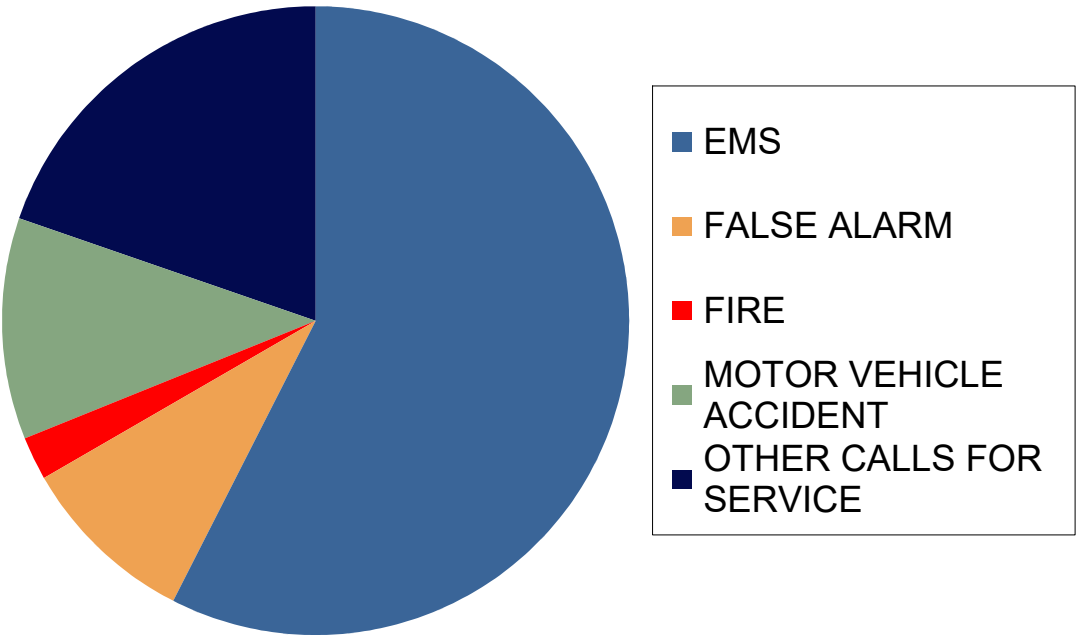

Number of Calls by Type

	<i>June</i>		
	2024	2023	2022
EMS	1,083	1,091	1,097
FALSE ALARM	124	102	120
FIRE	19	20	39
MOTOR VEHICLE ACCIDENT	130	145	161
OTHER CALLS FOR SERVICE	252	298	236
Total	1,608	1,656	1,653

*3-Year Summary of
Calls for Service
in the Month of June

2022, 2023 & 2024*