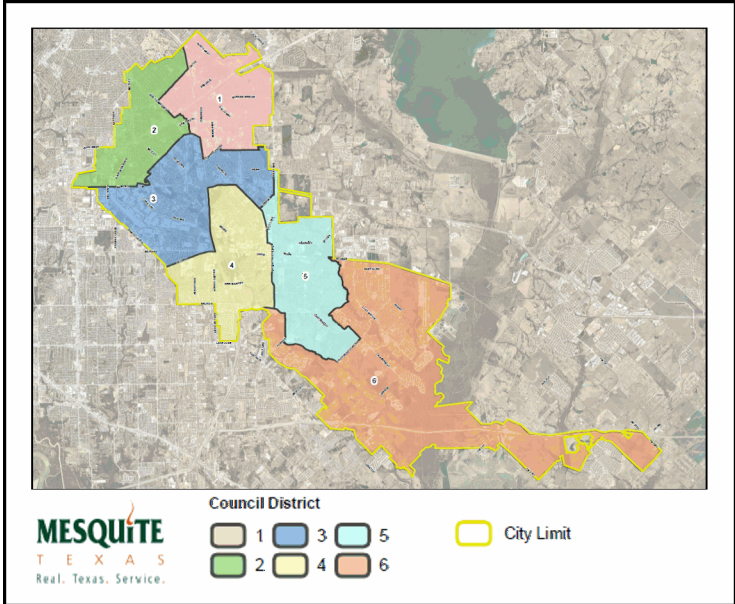

# Mesquite Fire Department Calls for Service

June 2024	<i>Average Priority Response Times - <b>Citywide</b></i>
--------------	--

### Council Districts