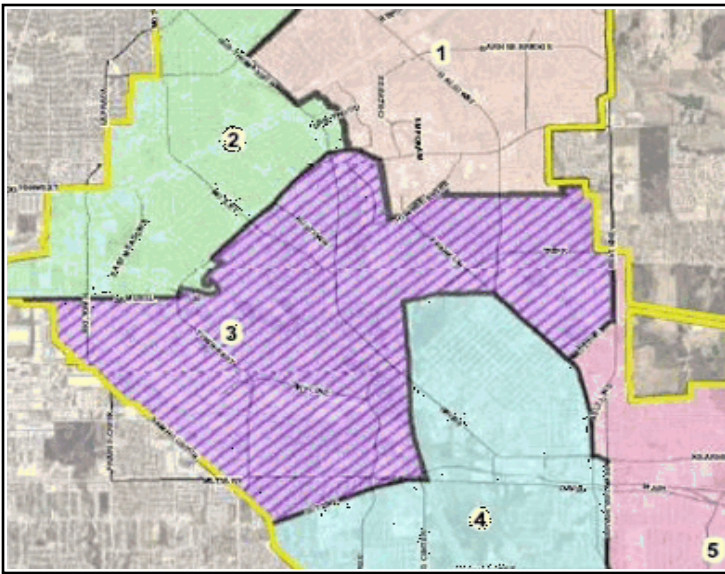

**District 3 Area**

**Number of Calls by Type**

	<i>June</i>		
	2024	2023	2022
<b>EMS</b>	231	215	232
<b>FALSE ALARM</b>	22	19	44
<b>FIRE</b>	4	5	13
<b>MOTOR VEHICLE ACCIDENT</b>	31	32	28
<b>OTHER CALLS FOR SERVICE</b>	51	49	39
<b>Total</b>	<b>339</b>	<b>320</b>	<b>356</b>