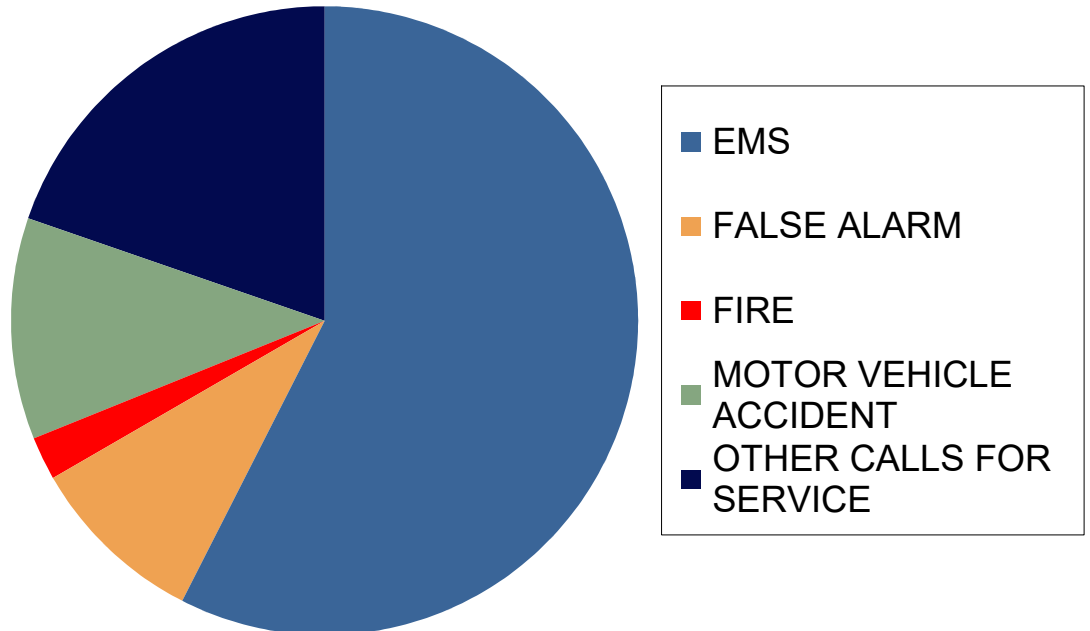

3-Year Summary of Calls for Service in the Month of June

2022, 2023 & 2024