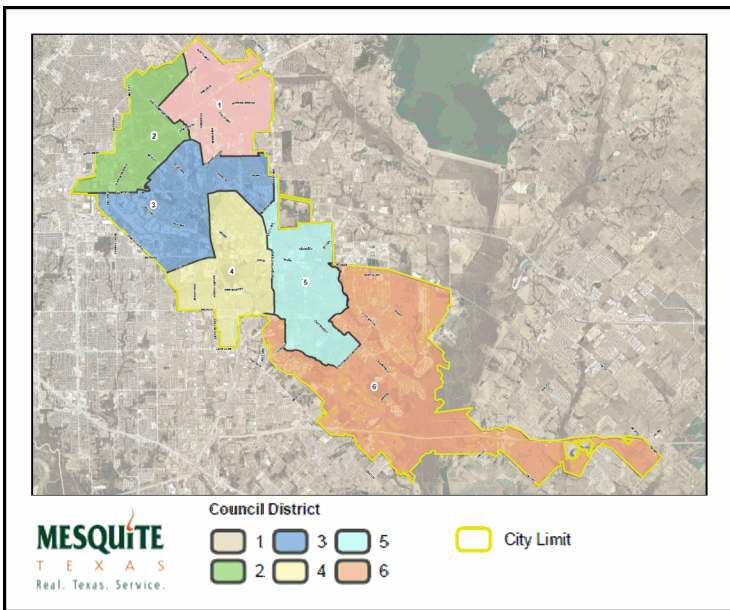

# Mesquite Fire Department Calls for Service

June 2024	<i>Average Priority Response Times - <b>Citywide</b></i>
--------------	--

### Council Districts