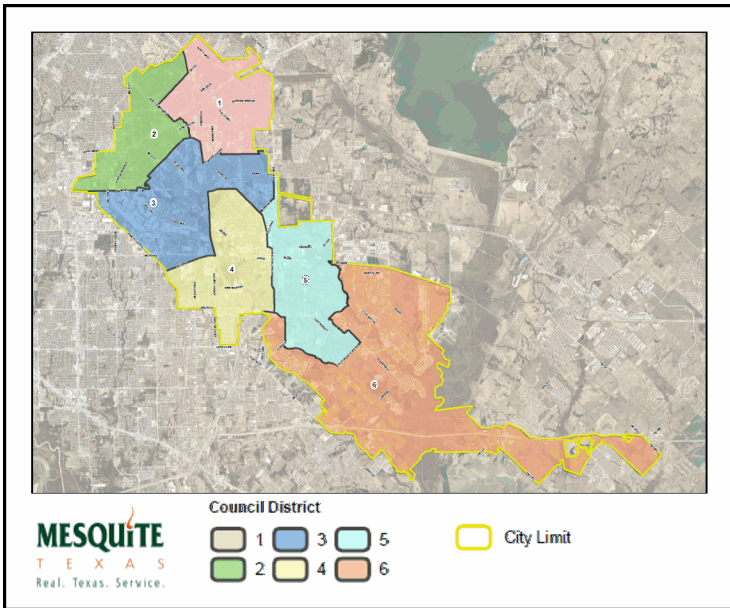

# Mesquite Fire Department Calls for Service

April 2024	<i>Average Priority Response Times - <b>Citywide</b></i>
---------------	----------------------------------------------------------

### Council Districts