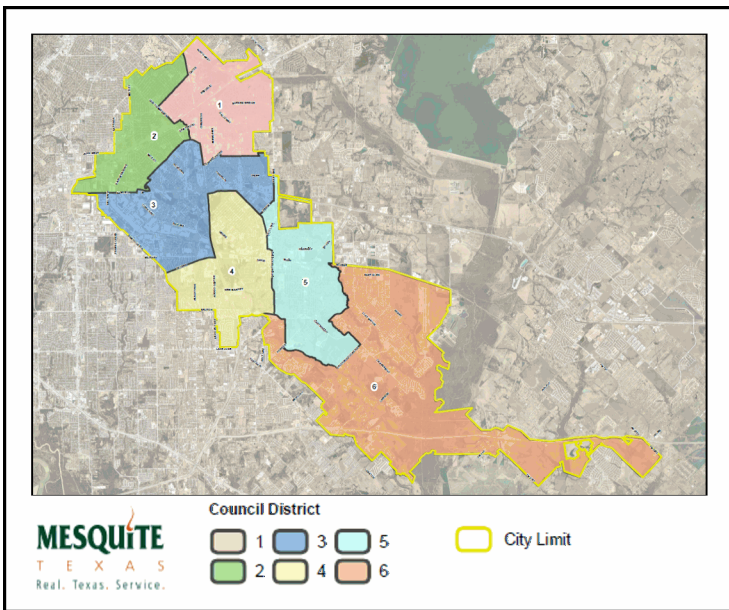

Mesquite Fire Department Calls for Service

February 2024	<i>Average Priority Response Times - Citywide</i>
------------------	--

Council Districts

Number of Calls by Type

	<i>February</i>		
	2024	2023	2022
EMS	1,091	1,032	1,111
FALSE ALARM	100	100	100
FIRE	32	28	36
MOTOR VEHICLE ACCIDENT	136	128	143
OTHER CALLS FOR SERVICE	308	277	247
Total	1,667	1,565	1,637

3-Year Summary of Calls for Service in the Month of February

2022, 2023 & 2024

Mesquite Fire Department
Calls for Service

COUNCIL DISTRICT 6

February
2024

Average District Priority Response Times

District 6 Area