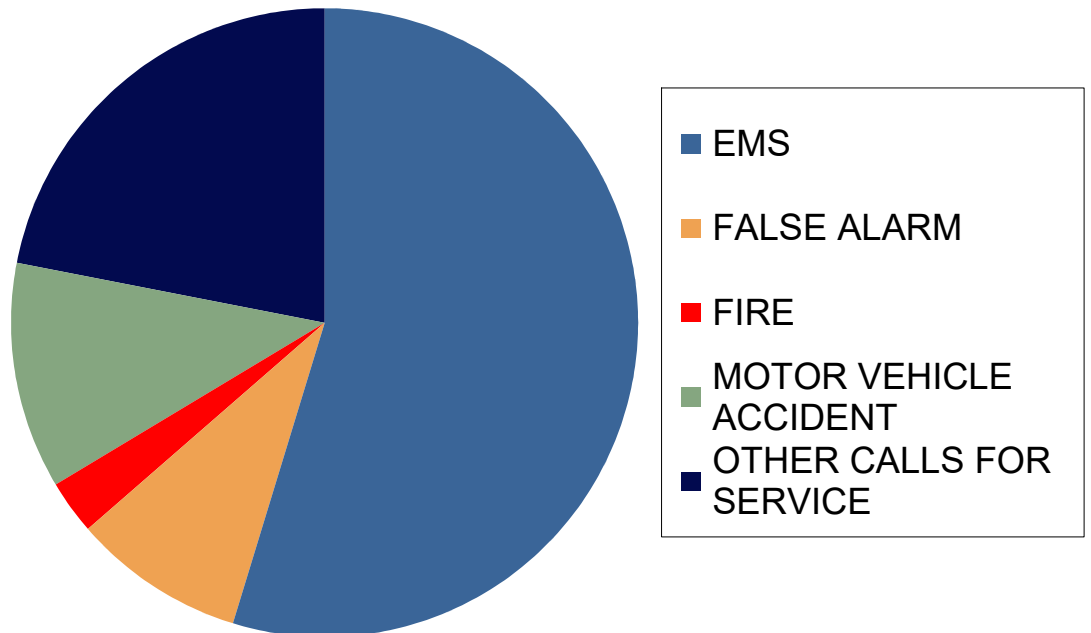

3-Year Summary of Calls for Service in the Month of February

2022, 2023 & 2024