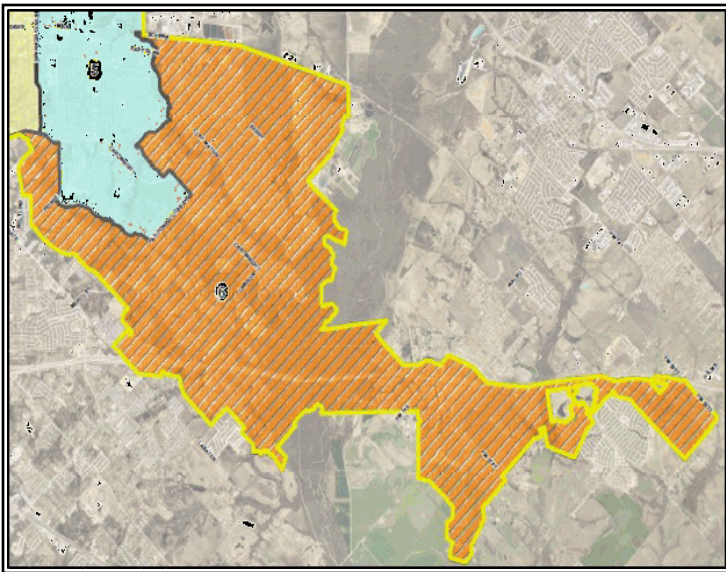

3-Year Summary of Calls for Service in the Month of February

2022, 2023 & 2024

Mesquite Fire Department
Calls for Service

COUNCIL DISTRICT 6

February
2024

Average District Priority Response Times

District 6 Area