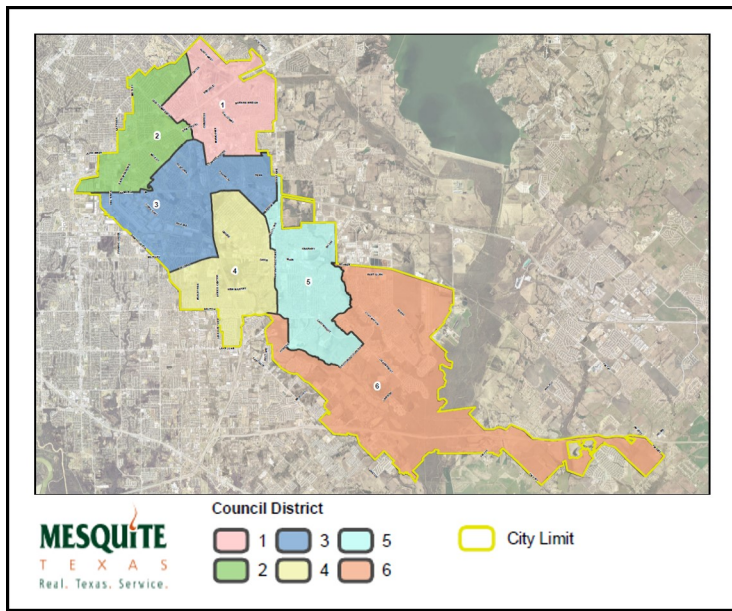

Mesquite Fire Department Calls for Service

November 2023	<i>Average Priority Response Times - Citywide</i>	
	FIRE	6:16
	EMS	5:13

Number of Calls by Type

Council Districts