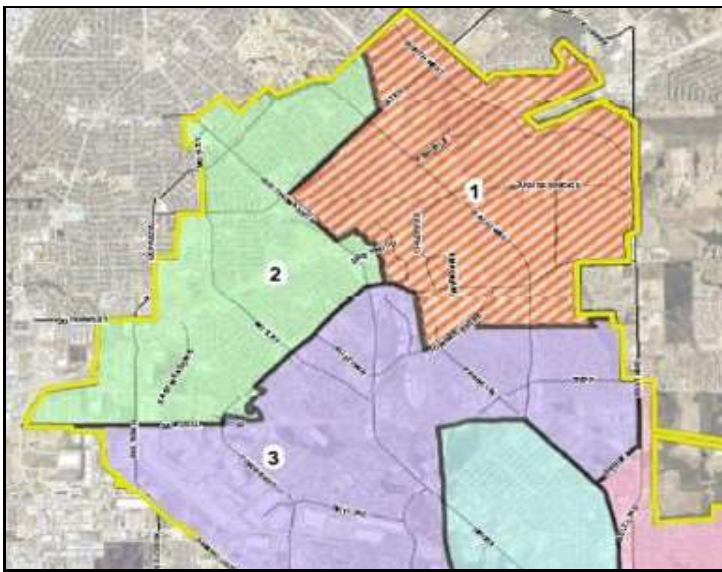

FIRE	4:40
EMS	5:14

**District 1 Area**

*Number of Calls by Type*

	<i>November</i>		
	2023	2022	2021
<b>EMS</b>	206	223	205
<b>FALSE ALARM</b>	26	29	18
<b>FIRE</b>	11	8	3
<b>MOTOR VEHICLE ACCIDENT</b>	39	60	43
<b>OTHER CALLS FOR SERVICE</b>	77	73	61
<b>Total</b>	<b>359</b>	<b>393</b>	<b>330</b>