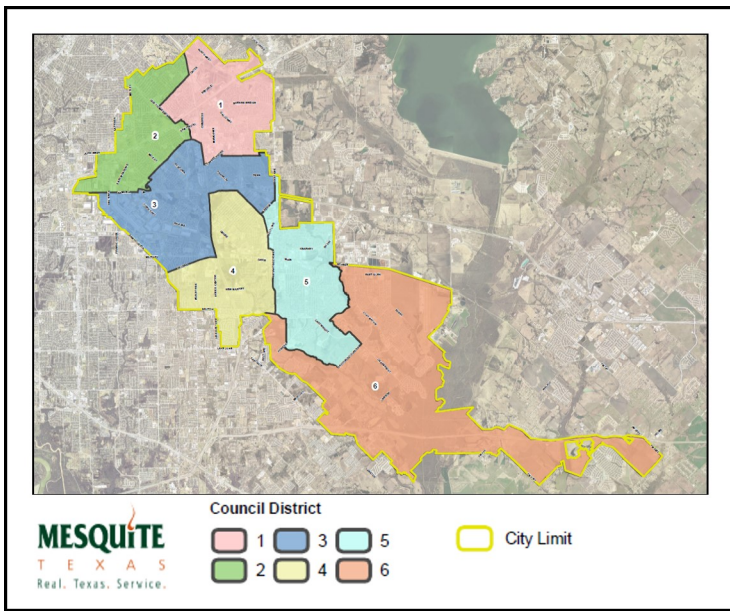

Mesquite Fire Department Calls for Service

June 2023	<i>Average Priority Response Times - Citywide</i>	
	FIRE	6:42
	EMS	5:09

Council Districts

Number of Calls by Type

	<i>June</i>		
	2023	2022	2021
EMS	1,091	1,097	1,213
FALSE ALARM	102	120	139
FIRE	20	39	22
MOTOR VEHICLE ACCIDENT	145	161	153
OTHER CALLS FOR SERVICE	298	236	251
Total	1,656	1,653	1,778

3-Year Summary of Calls for Service in the Month of June

2021, 2022 & 2023

Mesquite Fire Department
Calls for Service

COUNCIL DISTRICT 6

June
2023

Average District 6 Priority Response Times

FIRE 10:46
EMS 6:27