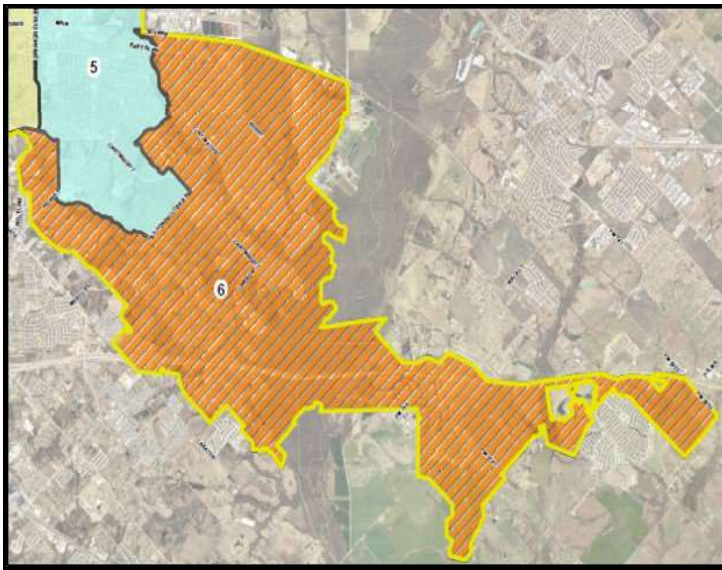

Mesquite Fire Department
Calls for Service

COUNCIL DISTRICT 6

June
2023

Average District 6 Priority Response Times

FIRE 10:46
EMS 6:27

Number of Calls by Type

District 6 Area