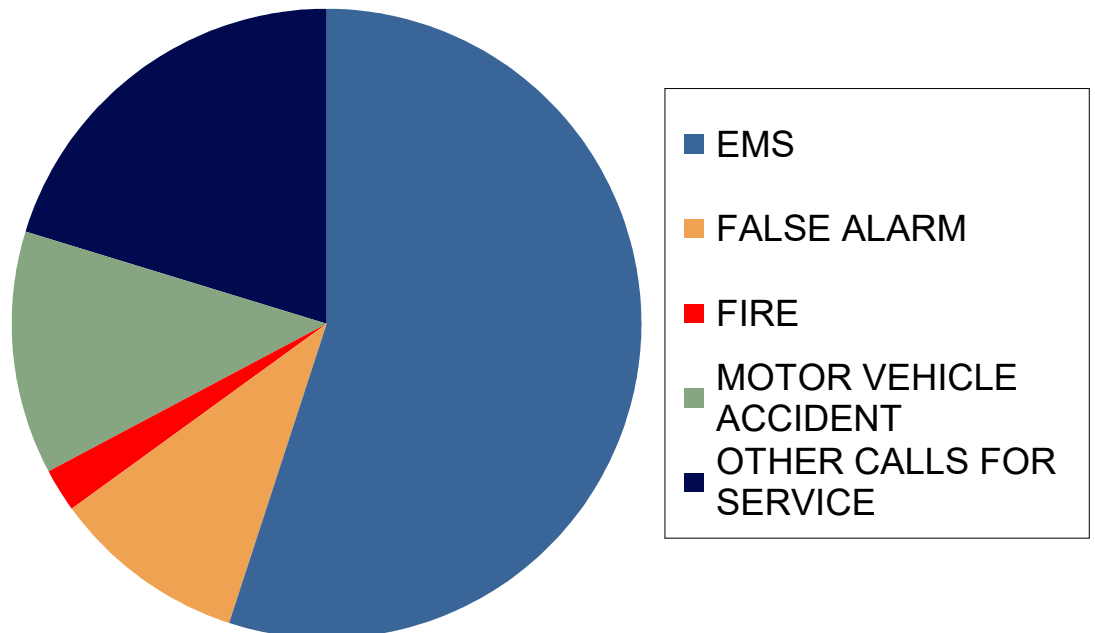

3-Year Summary of Calls for Service in the Month of June

2021, 2022 & 2023