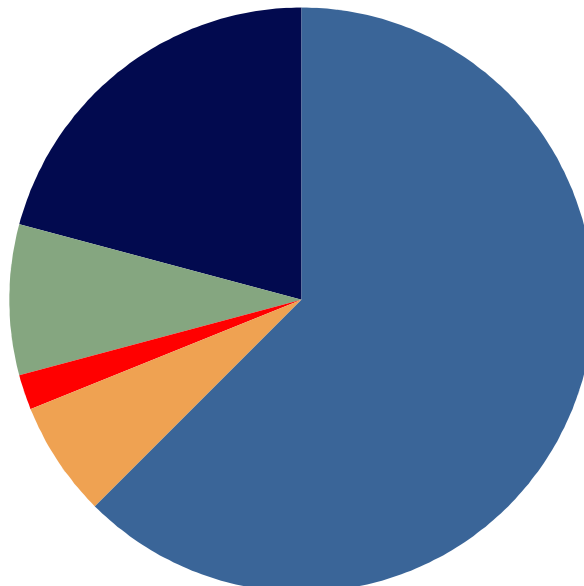

*3-Year Summary of
Calls for Service
in the Month of May*

2021, 2022 & 2023

■ EMS
■ FALSE ALARM
■ FIRE
■ MOTOR VEHICLE ACCIDENT
■ OTHER CALLS FOR SERVICE