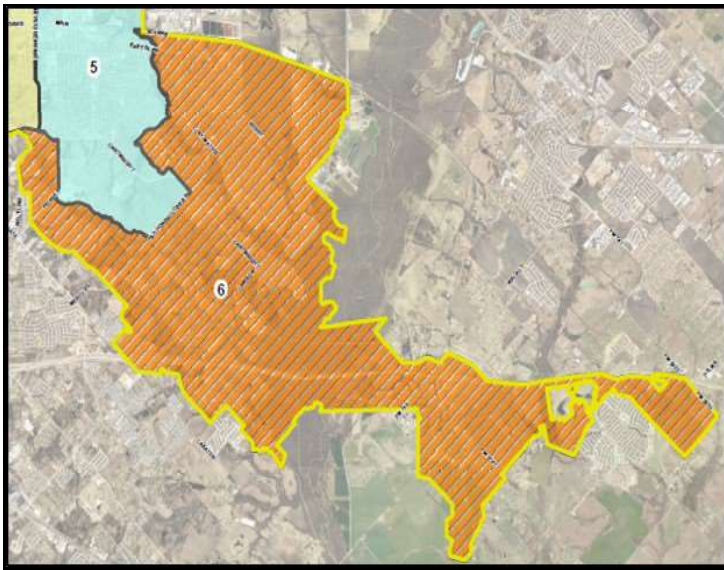

### 3-Year Summary of Calls for Service in the Month of May

2021, 2022 & 2023

Mesquite Fire Department  
Calls for Service

**COUNCIL DISTRICT 6**

May  
2023

*Average District 6 Priority Response Times*

FIRE	12:02
EMS	6:19

*Number of Calls by Type*

**District 6 Area**

	May		
	2023	2022	2021
EMS	133	127	109
FALSE ALARM	11	13	12
FIRE	5	3	3
MOTOR VEHICLE ACCIDENT	9	17	21
OTHER CALLS FOR SERVICE	36	50	33
<b>Total</b>	<b>194</b>	<b>210</b>	<b>178</b>