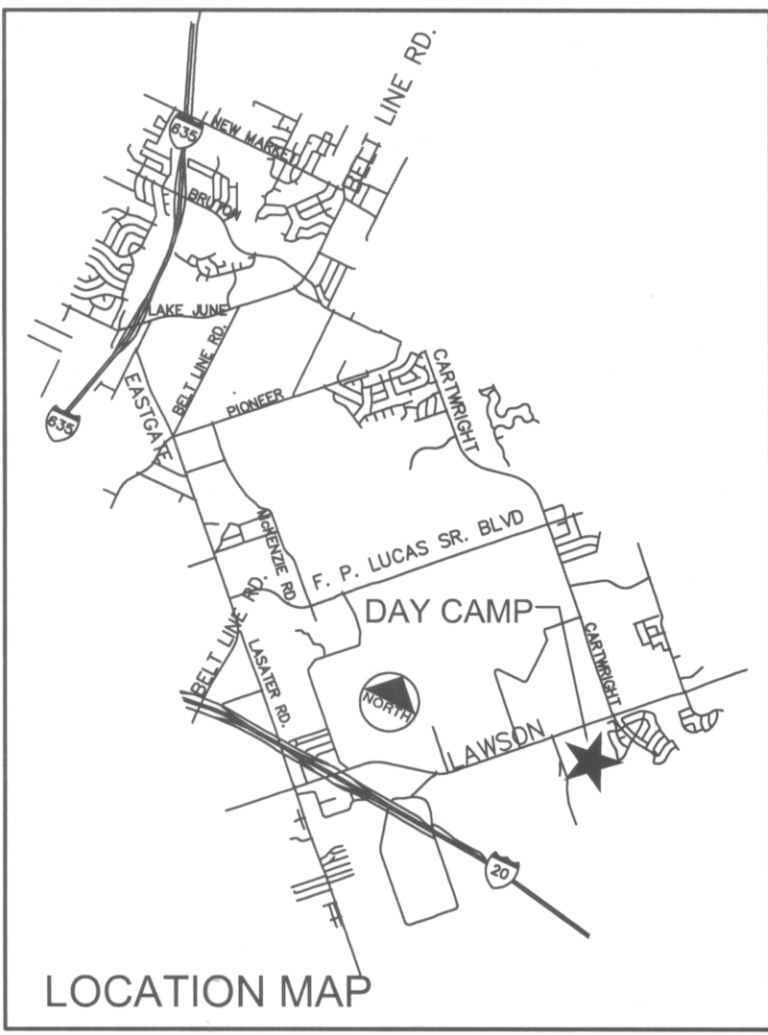

LAWSON RD.

DAY CAMP  
ENTRANCE

ROAD  
INTO  
CAMP

PARKING  
LOT

RESTROOMS

PAVILION

FISHING  
PIER

LAKE

SITE PLAN

LOCATION MAP

RORIE-GALLOWAY DAY CAMP  
3100 LAWSON ROAD  
MAPSCO 60A-T