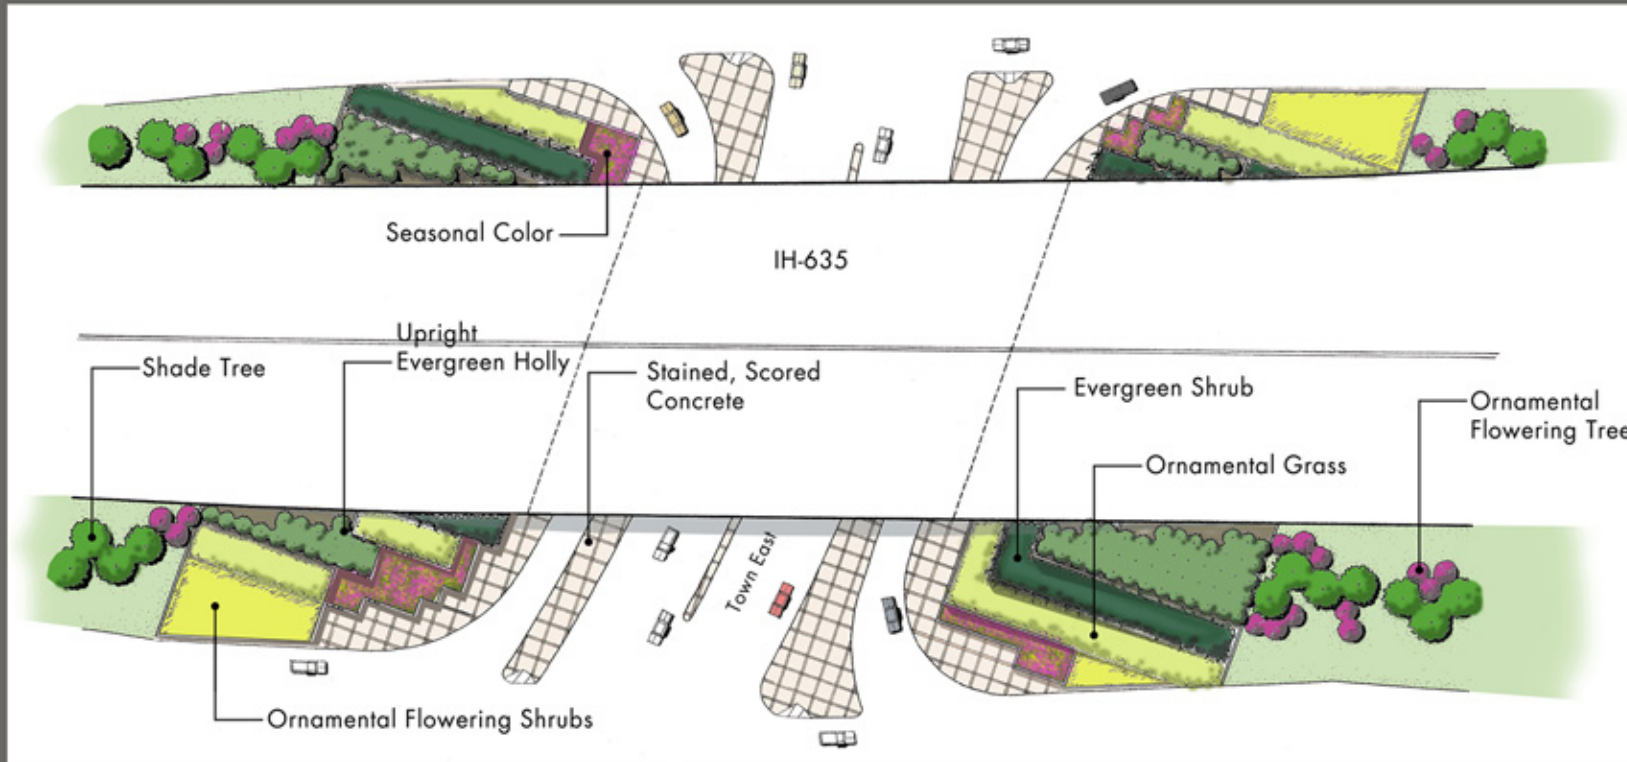

MESQUITE  
T·E·X·A·S

# Town East Boulevard @ LBJ 635

urban design enhancement

DESIGN LAYOUT

PLAN

PERSPECTIVE